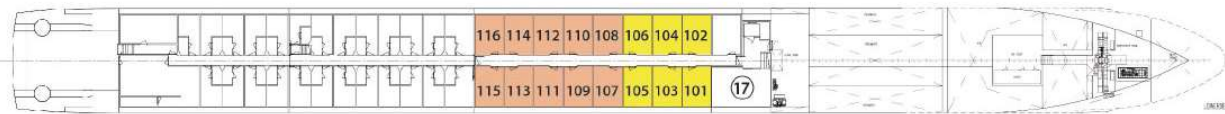

INDIGO DECK

DECK PLAN

1 Sky Lounge	6 Deck Game Area	12 Elevator
2 Navigation Bridge	7 Observation Lounge	13 Lobby
3 Sky Grill	8 Panorama Bistro	14 Club Lounge
4 Whirlpool	9 Panorama Lounge	15 Galley
5 Premium Lounge Chairs and Shade Awnings	10 Bar	16 Dining Room
	11 Reception	17 Fitness Center

CATEGORIES

- Royal Suite Royal Deck | Royal Suites
- Cat. P Royal Deck | Panorama Suites
- Cat. A Sapphire Deck Forward | Panorama Suites
- Cat. B Sapphire Deck Aft | Panorama Suites
- Cat. D Indigo Deck Aft | Deluxe Staterooms
- Cat. E Indigo Deck Forward | Deluxe Staterooms