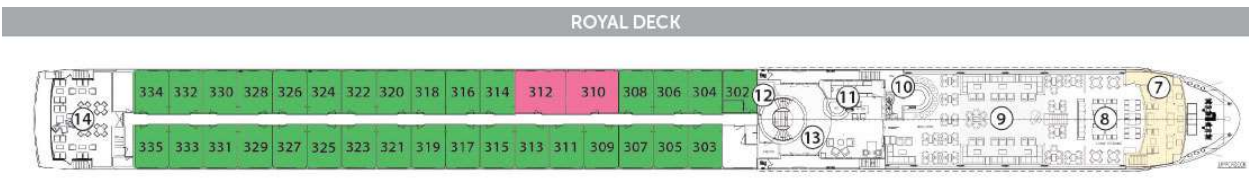

## Deck Plans

### DECK PLAN

1 Sky Lounge	6 Deck Game Area	12 Elevator
2 Navigation Bridge	7 Observation Lounge	13 Lobby
3 Sky Grill	8 Panorama Bistro	14 Club Lounge
4 Whirlpool	9 Panorama Lounge	15 Galley
5 Premium Lounge Chairs and Shade Awnings	10 Bar	16 Dining Room
	11 Reception	17 Fitness Center

SAPPHIRE DECK

DECK PLAN

- |   |                      |                   |
|---|----------------------|-------------------|
| 1 Sky Lounge                                    | 6 Deck Game Area     | 12 Elevator       |
| 2 Navigation Bridge                             | 7 Observation Lounge | 13 Lobby          |
| 3 Sky Grill                                     | 8 Panorama Bistro    | 14 Club Lounge    |
| 4 Whirlpool                                     | 9 Panorama Lounge    | 15 Galley         |
| 5 Premium Lounge<br>Chairs and Shade<br>Awnings | 10 Bar               | 16 Dining Room    |
|   | 11 Reception         | 17 Fitness Center |