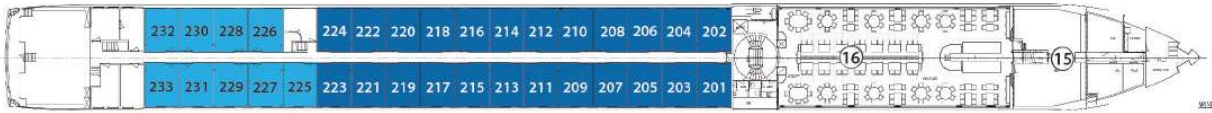

SAPPHIRE DECK

DECK PLAN

1 Sky Lounge	6 Deck Game Area	12 Elevator
2 Navigation Bridge	7 Observation Lounge	13 Lobby
3 Sky Grill	8 Panorama Bistro	14 Club Lounge
4 Whirlpool	9 Panorama Lounge	15 Galley
5 Premium Lounge Chairs and Shade Awnings	10 Bar	16 Dining Room
	11 Reception	17 Fitness Center

CATEGORIES

- Royal Suite Royal Deck | Royal Suites
- Cat. P Royal Deck | Panorama Suites
- Cat. A Sapphire Deck Forward | Panorama Suites
- Cat. B Sapphire Deck Aft | Panorama Suites
- Cat. D Indigo Deck Aft | Deluxe Staterooms
- Cat. E Indigo Deck Forward | Deluxe Staterooms