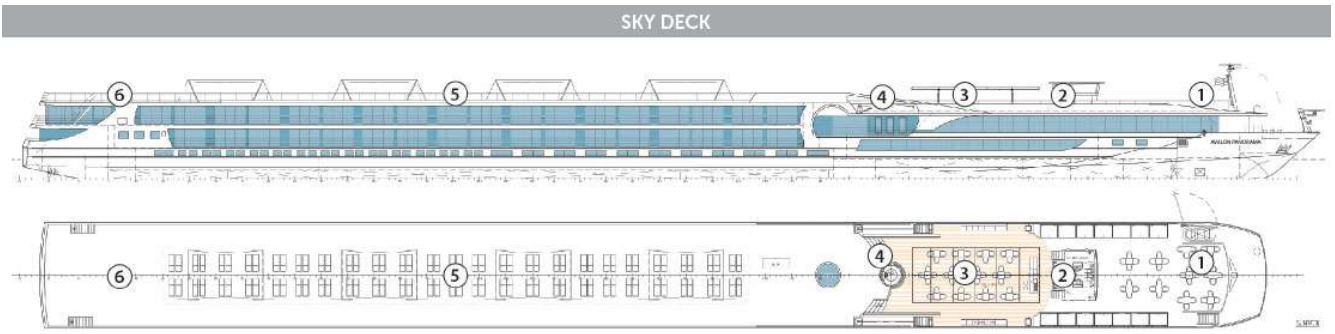

## Deck Plans

### DECK PLAN

1 Sky Lounge	6 Deck Game Area	12 Elevator
2 Navigation Bridge	7 Observation Lounge	13 Lobby
3 Sky Grill	8 Panorama Bistro	14 Club Lounge
4 Whirlpool	9 Panorama Lounge	15 Galley
5 Premium Lounge Chairs and Shade Awnings	10 Bar	16 Dining Room
	11 Reception	17 Fitness Center